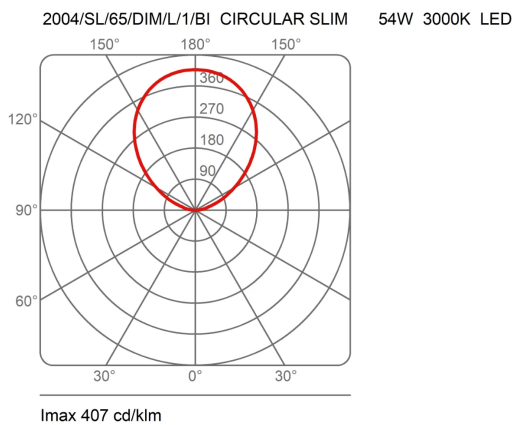

Circular Slim

Ø 65 cm

Emiliana Martinelli

colors

Typology Pendant
Utilisation Indoor

230V 50 W 6424 lm

indirect light

Hanging lamp, indirect light, painted aluminium. Electronic dimmable Push/Dali driver inside in the canopy. Available in three sizes.

Available on request with dynamic white LED.

Family	Circular Slim
Typology	Pendant
Utilisation	Indoor

Dimensions

Height	2,5 cm
Diameter	65 cm
Weight	2.7 Kg

Materials

Structure	aluminium	Diffuser	methacrylate
Canopy	aluminium		

Voltage	230V	Watt	50 W
Power unit	Included	Lumen	6424 lm
Mounting Power Supply	External	CRI	>80
Power supply	Electronic power supply	Duration	50000 h
Dimming	Push	CCT	3000 K
	Dali2	Energy class	E

Certifications

EcoLabel

Photometric curves

Colour variant code

2004/SL/65/DIM/L/1/BI

White

2004/SL/65/DIM/L/1/AU

Pearl Gold

Gallery