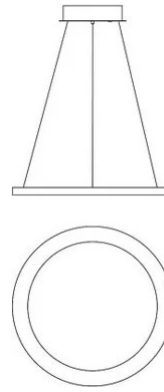

Circular Slim

Ø 65 cm

Emiliana Martinelli

colors

Typology Pendant
Utilisation Indoor

230V 50 W 6424 lm

indirect light

Hanging lamp, indirect light, painted aluminium. Electronic dimmable Push/Dali driver inside in the canopy. Available in three sizes.

Available on request with dynamic white LED.

Family	Circular Slim
Typology	Pendant
Utilisation	Indoor

Dimensions

Height	2,5 cm
Diameter	65 cm
Weight	2.7 Kg

Materials

Structure	aluminium	Diffuser	methacrylate
Canopy	aluminium		

EcoLabel

Photometric curves

Colour variant code

2004/SL/65/DIM/L/1/BI

White

2004/SL/65/DIM/L/1/AU

Pearl Gold

Gallery